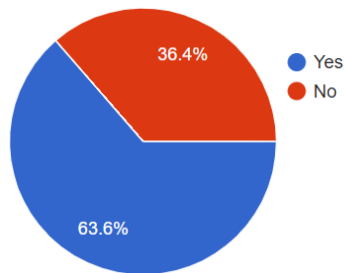

Do you know that ESA Sen4CAP as such is ending ?

Do you know that the Sen4CAP system will be maintained in the long-term within the ESA-funded Agricultural Virtual Laboratory?

ESA AVL project will maintain the current functionalities of Sen4CAP toolbox.