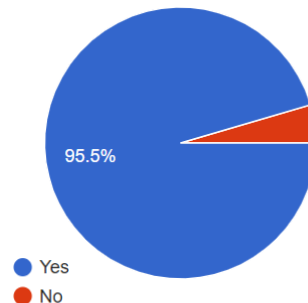

Did you already attend a Sen4CAP hands-on training, a Sen4CAP webinar or other event (training, Q&A session)?

Currently no more plan for Sen4CAP training except tomorrow !